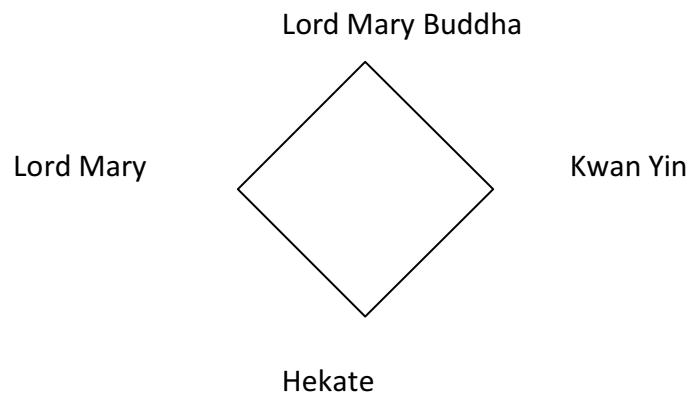

**Categories in Mandalla:**

Cross = Directions

Square = Foundation

Circle = Continuum - Holy Spirit – White

Supreme Mother – Black

Diamond = Service

**Cross = Directions**

-Silver (Chandra) – north – top

Magdaline (Fire)

Gaia (Earth)

**Circle = Continuum**

Black (Voidal Energy)

Supreme Mother

White (Light)

Holy Spirit

**Quadrants (portions) of Circle** - Different Goddesses in parts of circle

**Diamond Shape = Service**