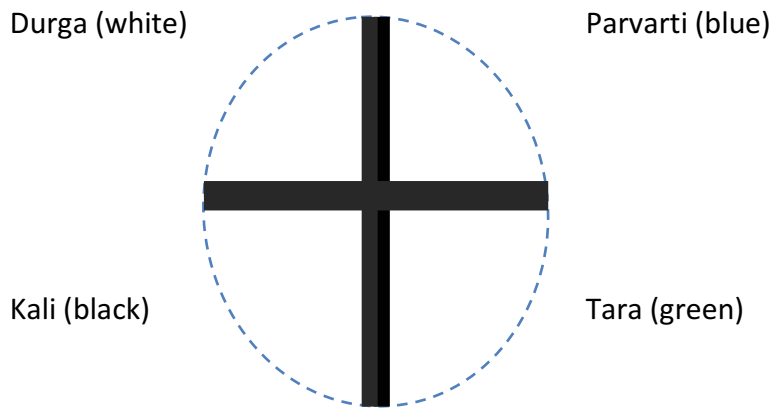

**Categories in Mandalla:**

Cross = Directions

Square = Foundation

Circle = Continuum - Holy Spirit – White

Supreme Mother – Black

Diamond = Service

**Cross = Directions**

-Silver (Chandra) – north – top

-Gold (Lakshmi) – south – bottom

-Blue (Aphrodite) – west – left

-Red (Pele) – east – right

Aphrodite (W)

Blue

Chandra (N)  
Silver

Pele (E)

Red

Magdaline (Fire)

Gaia (Earth)

**Circle = Continuum**

Black (Voidal Energy)

Supreme Mother

White (Light)

Holy Spirit

**Quadrants (portions) of Circle** - Different Goddesses in parts of circle

**Diamond Shape = Service**